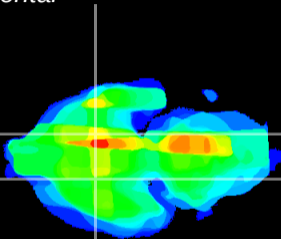

Coronal

Sagittal-R

Sagittal-L

ViBrism: CX26934
Horizontal

S0