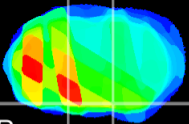

Coronal

Sagittal-R

Sagittal-L

ViBrism: CX26934
Horizontal

S0