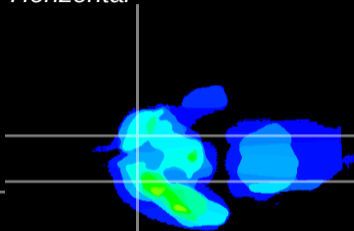

Coronal

Sagittal-R

Sagittal-L

ViBrism: CX26948  
Horizontal

Tu