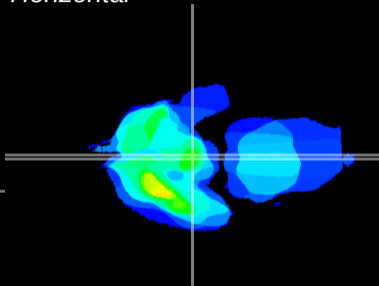

Coronal

Sagittal-R

Sagittal-L

ViBrism: CX26955
Horizontal

ME