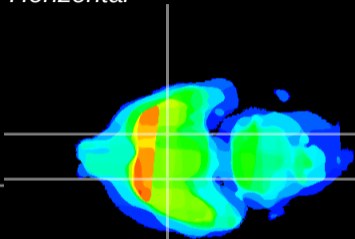

Coronal

Sagittal-R

Sagittal-L

ViBrisM: CX26957
Horizontal

S0