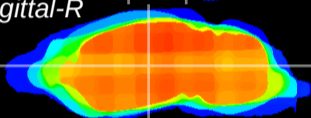

Coronal

Sagittal-R

Sagittal-L

ViBrism: CX26958
Horizontal

VPM/VPL