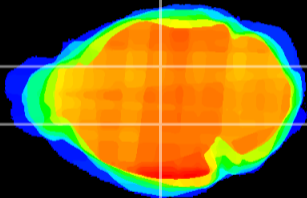

Coronal

Sagittal-R

Sagittal-L

ViBrism: CX26958
Horizontal

VPM/VPL