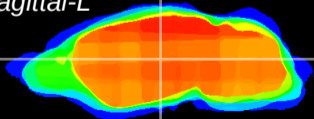

Coronal

Sagittal-R

Sagittal-L

ViBrism: CX26958
Horizontal

VPM/VPL