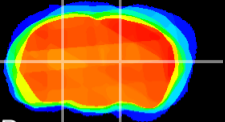

Coronal

Sagittal-R

Sagittal-L

ViBrism: CX26958
Horizontal

VPM/VPL