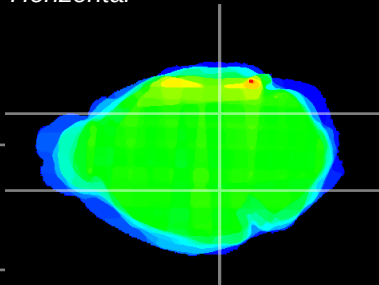

Coronal

Sagittal-R

Sagittal-L

ViBrism: CX26964
Horizontal

MG