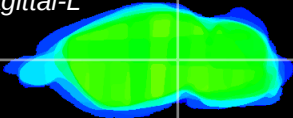

Coronal

Sagittal-R

Sagittal-L

ViBrism: CX26964
Horizontal

MG