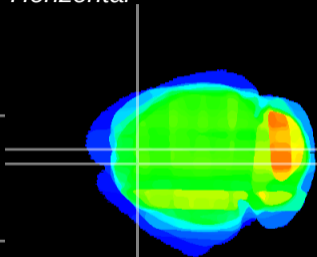

Coronal

Sagittal-R

Sagittal-L

ViBrism: CX26976
Horizontal

Cx motor