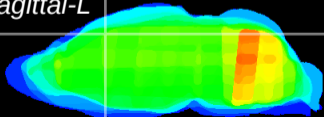

Coronal

Sagittal-R

Sagittal-L

ViBrism: CX26976
Horizontal

Cx motor