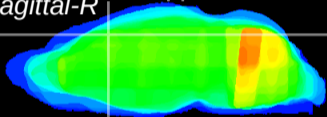

Coronal

Sagittal-R

Sagittal-L

ViBrism: CX26976
Horizontal

Cx motor