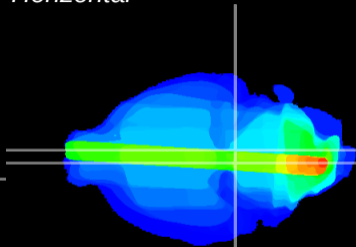

Coronal

Sagittal-R

Sagittal-L

ViBrism: CX26977
Horizontal

Pn