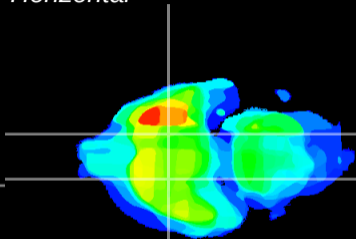

Coronal

Sagittal-R

Sagittal-L

ViBrism: CX26988
Horizontal

S0