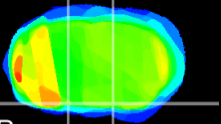

Coronal

Sagittal-R

Sagittal-L

ViBrism: CX26988
Horizontal

S0