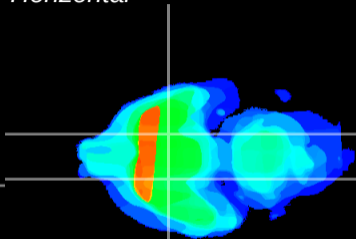

Coronal

Sagittal-R

Sagittal-L

ViBrism: CX26997  
Horizontal

S0