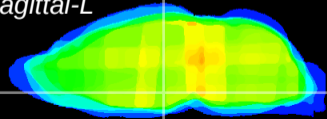

Coronal

Sagittal-R

Sagittal-L

ViBrism: CX27002
Horizontal

DM