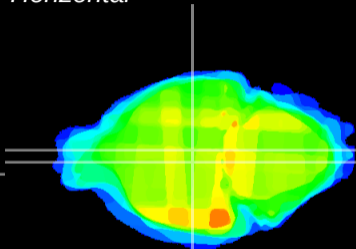

Coronal

Sagittal-R

Sagittal-L

ViBrism: CX27002
Horizontal

DM