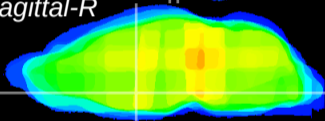

Coronal

Sagittal-R

Sagittal-L

ViBrism: CX27002
Horizontal

Pa