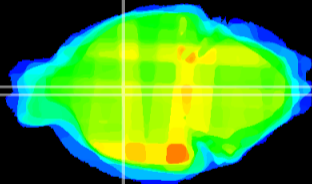

Coronal

Sagittal-R

Sagittal-L

ViBrism: CX27002
Horizontal

Pa