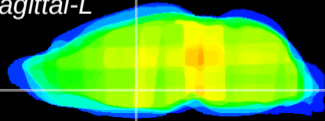

Coronal

Sagittal-R

Sagittal-L

ViBrism: CX27002
Horizontal

Pa