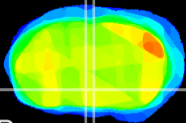

Coronal

Sagittal-R

Sagittal-L

ViBrism: CX27002
Horizontal

Pa