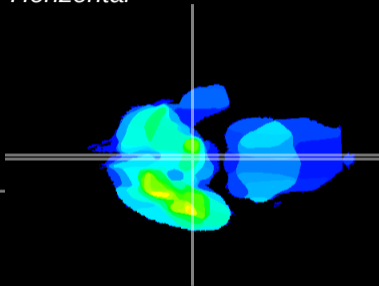

Coronal

Sagittal-R

Sagittal-L

ViBrism: CX27006
Horizontal

ME