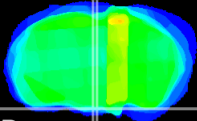

*Coronal*

*Sagittal-R*

*Sagittal-L*

ViBrism: CX27020  
*Horizontal*

ME