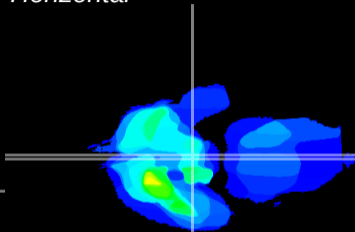

*Coronal*

*Sagittal-R*

*Sagittal-L*

ViBrism: CX27020  
*Horizontal*

ME