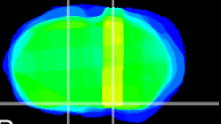

Coronal

Sagittal-R

Sagittal-L

ViBrism: CX27020
Horizontal

S0