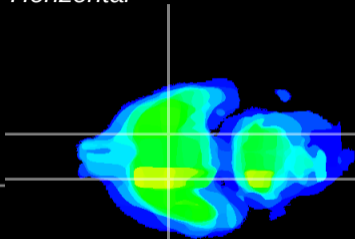

Coronal

Sagittal-R

Sagittal-L

ViBrism: CX27020
Horizontal

S0