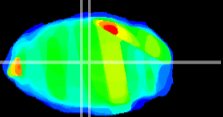

Coronal

Sagittal-R

Sagittal-L

ViBrism: CX27025
Horizontal

Tg