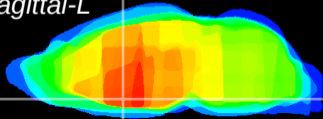

Coronal

Sagittal-R

Sagittal-L

ViBrisM: CX27040
Horizontal

MPA