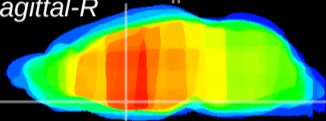

Coronal

Sagittal-R

Sagittal-L

ViBrisM: CX27040
Horizontal

MPA