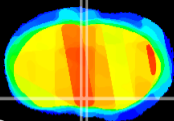

Coronal

Sagittal-R

Sagittal-L

ViBrisM: CX27040
Horizontal

MPA