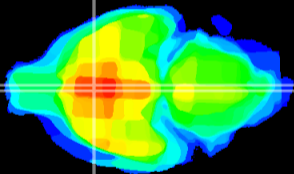

Coronal

Sagittal-R

Sagittal-L

ViBrisM: CX27040
Horizontal

MPA