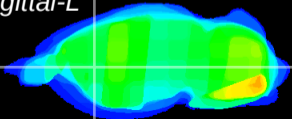

Coronal

Sagittal-R

Sagittal-L

ViBris: CX27048
Horizontal

CPU lateral