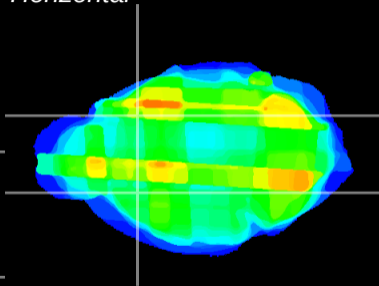

Coronal

Sagittal-R

Sagittal-L

ViBris: CX27048
Horizontal

CPU lateral