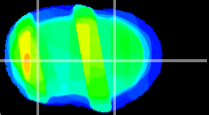

Coronal

Sagittal-R

Sagittal-L

ViBris: CX27048
Horizontal

CPU lateral