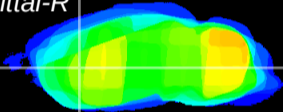

Coronal

Sagittal-R

Sagittal-L

ViBris: CX27048
Horizontal

CPU lateral