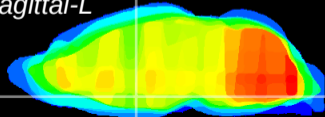

Coronal

Sagittal-R

Sagittal-L

ViBrisM: CX27050
Horizontal

SPa dorsal