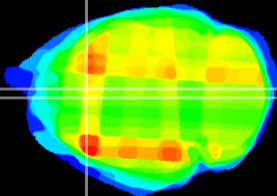

Coronal

Sagittal-R

Sagittal-L

ViBrism: CX27051
Horizontal

Cx cingulate