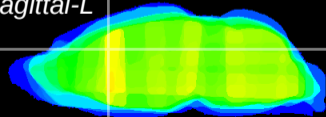

Coronal

Sagittal-R

Sagittal-L

ViBrism: CX27051
Horizontal

Cx cingulate