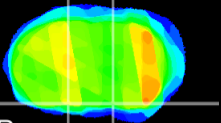

Coronal

Sagittal-R

Sagittal-L

ViBrism: CX27051
Horizontal

S0