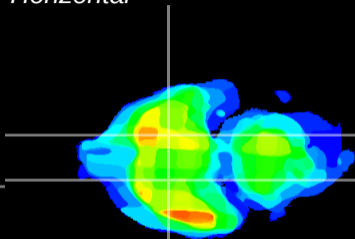

Coronal

Sagittal-R

Sagittal-L

ViBrism: CX27051
Horizontal

S0