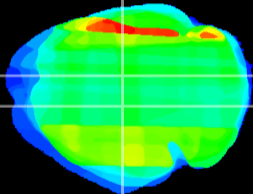

Coronal

Sagittal-R

Sagittal-L

ViBrism: CX27052
Horizontal

DG