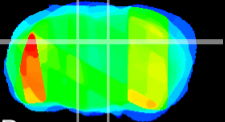

Coronal

Sagittal-R

Sagittal-L

ViBrism: CX27052
Horizontal

DG