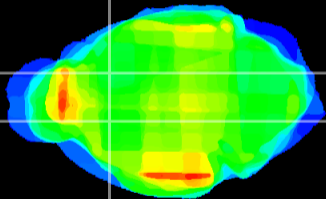

Coronal

Sagittal-R

Sagittal-L

ViBrism: CX27056
Horizontal

CPU medial