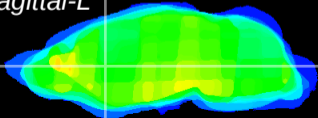

Coronal

Sagittal-R

Sagittal-L

ViBrism: CX27056
Horizontal

CPU medial