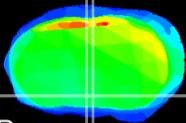

Coronal

Sagittal-R

Sagittal-L

ViBriSm: CX27060
Horizontal

SPa dorsal