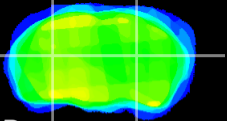

Coronal

Sagittal-R

Sagittal-L

ViBrism: CX27079
Horizontal

LG