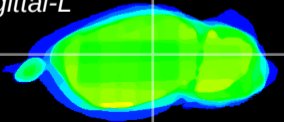

Coronal

Sagittal-R

Sagittal-L

ViBrism: CX27079
Horizontal

LG