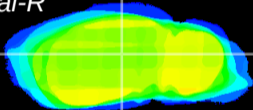

Coronal

Sagittal-R

Sagittal-L

ViBrism: CX27079
Horizontal

LG