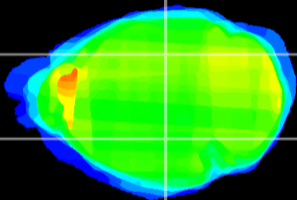

Coronal

Sagittal-R

Sagittal-L

ViBrism: CX27079
Horizontal

LG