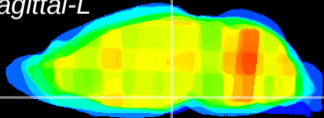

Coronal

Sagittal-R

Sagittal-L

ViBrism: CX27083
Horizontal

M