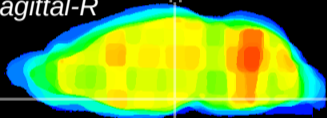

Coronal

Sagittal-R

Sagittal-L

ViBrism: CX27083
Horizontal

M