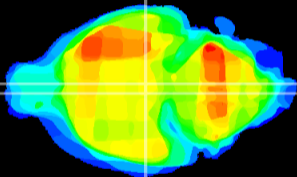

Coronal

Sagittal-R

Sagittal-L

ViBrism: CX27083
Horizontal

M