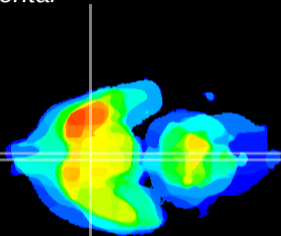

Coronal

Sagittal-R

Sagittal-L

ViBrisM: CX27083
Horizontal

SCN