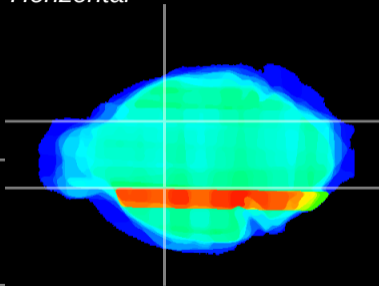

*Coronal*

*Sagittal-R*

*Sagittal-L*

ViBrisM: CX27088  
*Horizontal*

GP