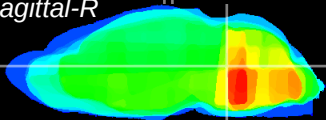

Coronal

Sagittal-R

Sagittal-L

ViBrism: CX27097
Horizontal

Tg