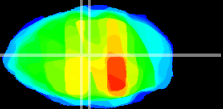

Coronal

Sagittal-R

Sagittal-L

ViBrism: CX27097
Horizontal

Tg