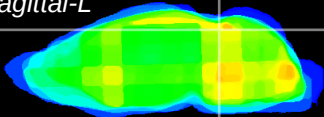

Coronal

Sagittal-R

Sagittal-L

ViBrism: CX27107
Horizontal

IC