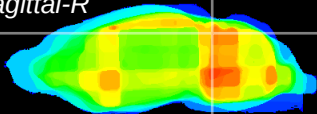

Coronal

Sagittal-R

Sagittal-L

ViBrism: CX27107
Horizontal

IC