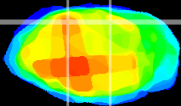

Coronal

Sagittal-R

Sagittal-L

ViBrism: CX27107
Horizontal

IC