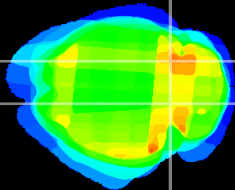

Coronal

Sagittal-R

Sagittal-L

ViBrism: CX27107
Horizontal

IC