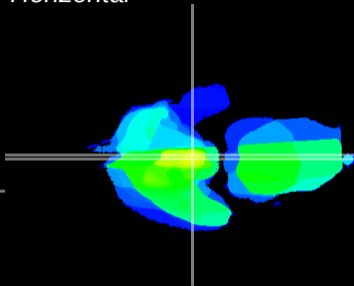

Coronal

Sagittal-R

Sagittal-L

ViBrism: CX27118
Horizontal

ME