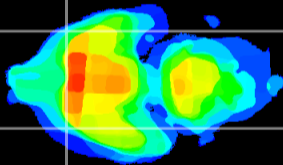

*Coronal*

*Sagittal-R*

*Sagittal-L*

ViBrism: CX27123  
*Horizontal*

Pir