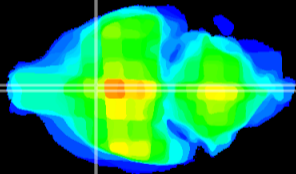

Coronal

Sagittal-R

Sagittal-L

ViBrism: CX27125
Horizontal

MPA