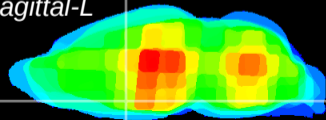

Coronal

Sagittal-R

Sagittal-L

ViBrism: CX27125
Horizontal

MPA