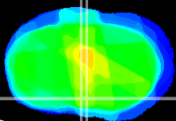

Coronal

Sagittal-R

Sagittal-L

ViBrism: CX27125
Horizontal

MPA