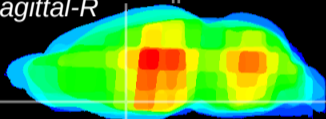

Coronal

Sagittal-R

Sagittal-L

ViBrism: CX27125
Horizontal

MPA