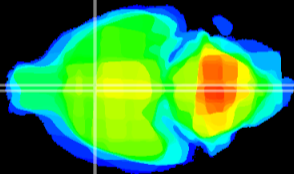

Coronal

Sagittal-R

Sagittal-L

ViBrism: CX27141
Horizontal

MPA