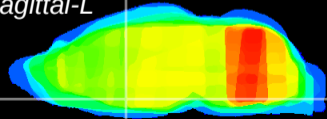

Coronal

Sagittal-R

Sagittal-L

ViBrism: CX27141
Horizontal

MPA