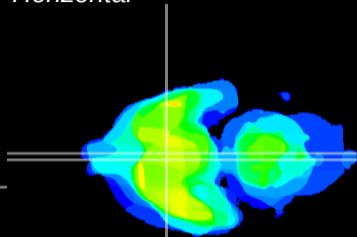

Coronal

Sagittal-R

Sagittal-L

ViBrism: CX27142
Horizontal

SCN