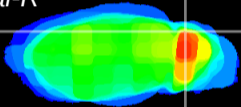

Coronal

Sagittal-R

Sagittal-L

ViBrism: CX27154
Horizontal

Cb lobe