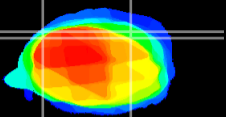

Coronal

Sagittal-R

Sagittal-L

ViBrism: CX27154
Horizontal

Cb lobe