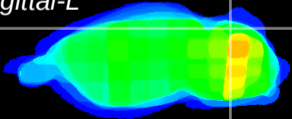

Coronal

Sagittal-R

Sagittal-L

ViBrism: CX27154
Horizontal

Cb lobe