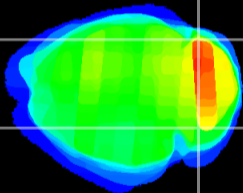

Coronal

Sagittal-R

Sagittal-L

ViBrism: CX27154
Horizontal

Cb lobe