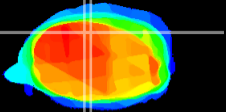

Coronal

Sagittal-R

Sagittal-L

ViBrism: CX27162
Horizontal

Cb vermis