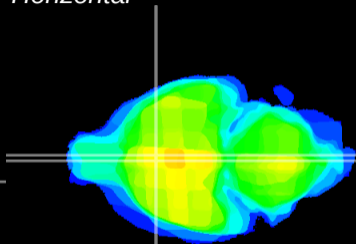

Coronal

Sagittal-R

Sagittal-L

ViBrism: CX27168  
Horizontal

MPA