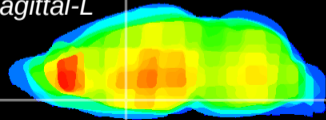

Coronal

Sagittal-R

Sagittal-L

ViBrism: CX27168  
Horizontal

MPA