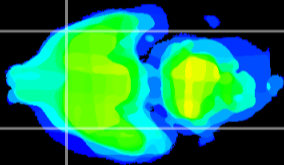

Coronal

Sagittal-R

Sagittal-L

ViBrism: CX27175
Horizontal

Pir