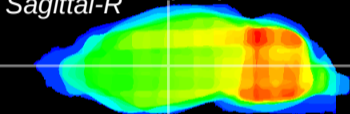

Coronal

Sagittal-R

Sagittal-L

ViBriSM: CX27175
Horizontal

VA/VL