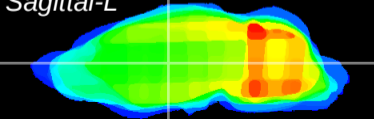

Coronal

Sagittal-R

Sagittal-L

ViBriSM: CX27175
Horizontal

VA/VL