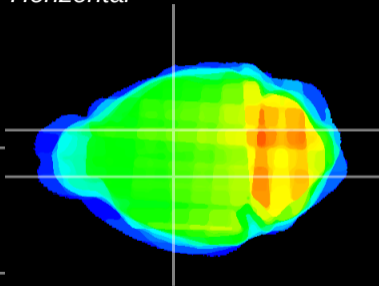

Coronal

Sagittal-R

Sagittal-L

ViBriSM: CX27175
Horizontal

VA/VL