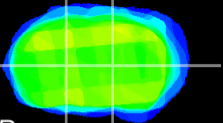

Coronal

Sagittal-R

Sagittal-L

ViBriSM: CX27175
Horizontal

VA/VL