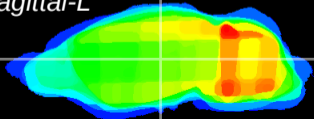

Coronal

Sagittal-R

Sagittal-L

ViBrism: CX27175
Horizontal

VPM/VPL