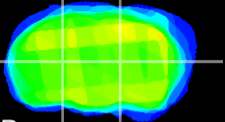

Coronal

Sagittal-R

Sagittal-L

ViBrism: CX27175
Horizontal

VPM/VPL