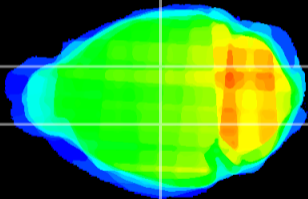

Coronal

Sagittal-R

Sagittal-L

ViBrism: CX27175
Horizontal

VPM/VPL