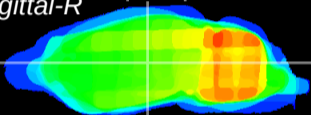

Coronal

Sagittal-R

Sagittal-L

ViBrism: CX27175
Horizontal

VPM/VPL