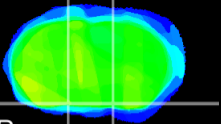

Coronal

Sagittal-R

Sagittal-L

ViBrism: CX27180
Horizontal

S0