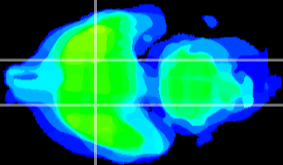

Coronal

Sagittal-R

Sagittal-L

ViBrism: CX27180
Horizontal

S0