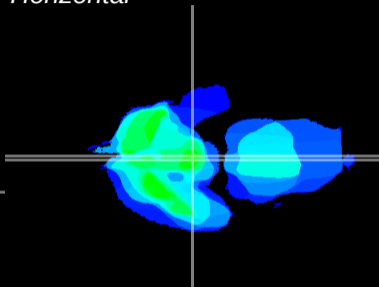

Coronal

Sagittal-R

Sagittal-L

ViBrism: CX27181
Horizontal

ME