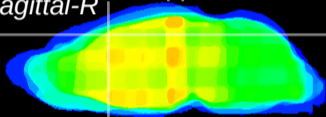

Coronal

Sagittal-R

Sagittal-L

ViBrism: CX27188
Horizontal

Cx motor