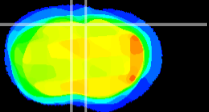

Coronal

Sagittal-R

Sagittal-L

ViBrism: CX27188
Horizontal

Cx motor