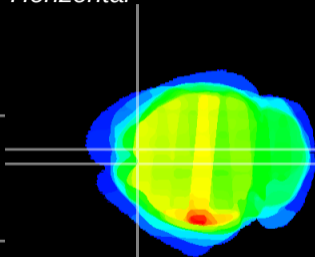

Coronal

Sagittal-R

Sagittal-L

ViBrism: CX27188
Horizontal

Cx motor