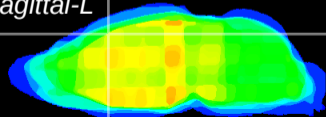

Coronal

Sagittal-R

Sagittal-L

ViBrism: CX27188
Horizontal

Cx motor