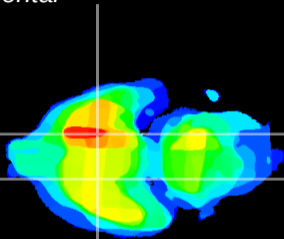

Coronal

Sagittal-R

Sagittal-L

ViBrism: CX27196
Horizontal

S0