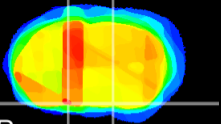

Coronal

Sagittal-R

Sagittal-L

ViBrism: CX27196
Horizontal

S0