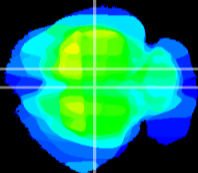

Coronal

Sagittal-R

Sagittal-L

ViBrism: CX27197  
Horizontal

RS