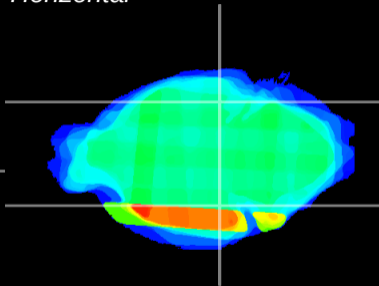

Coronal

Sagittal-R

Sagittal-L

ViBrism: CX27200
Horizontal

ventral S