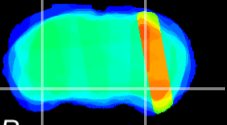

Coronal

Sagittal-R

Sagittal-L

ViBrism: CX27200
Horizontal

ventral S