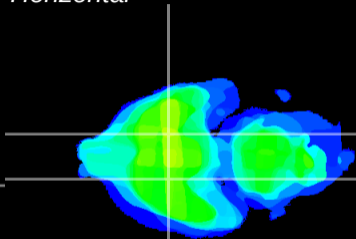

Coronal

Sagittal-R

Sagittal-L

ViBrisM: CX27204  
Horizontal

S0