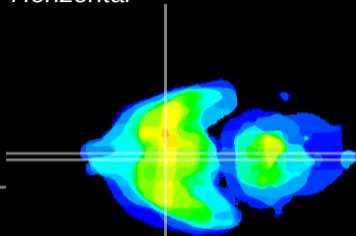

Coronal

Sagittal-R

Sagittal-L

ViBris: CX27205  
Horizontal

SCN