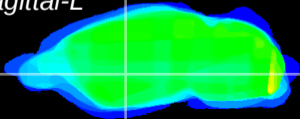

Coronal

Sagittal-R

Sagittal-L

ViBrism: CX27212
Horizontal

GP