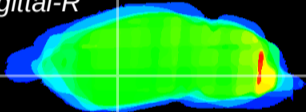

Coronal

Sagittal-R

Sagittal-L

ViBrism: CX27212
Horizontal

GP