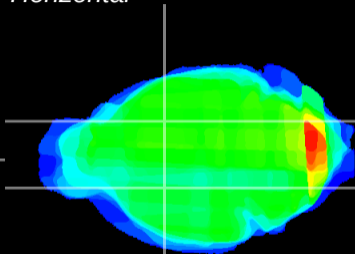

Coronal

Sagittal-R

Sagittal-L

ViBrism: CX27212
Horizontal

GP